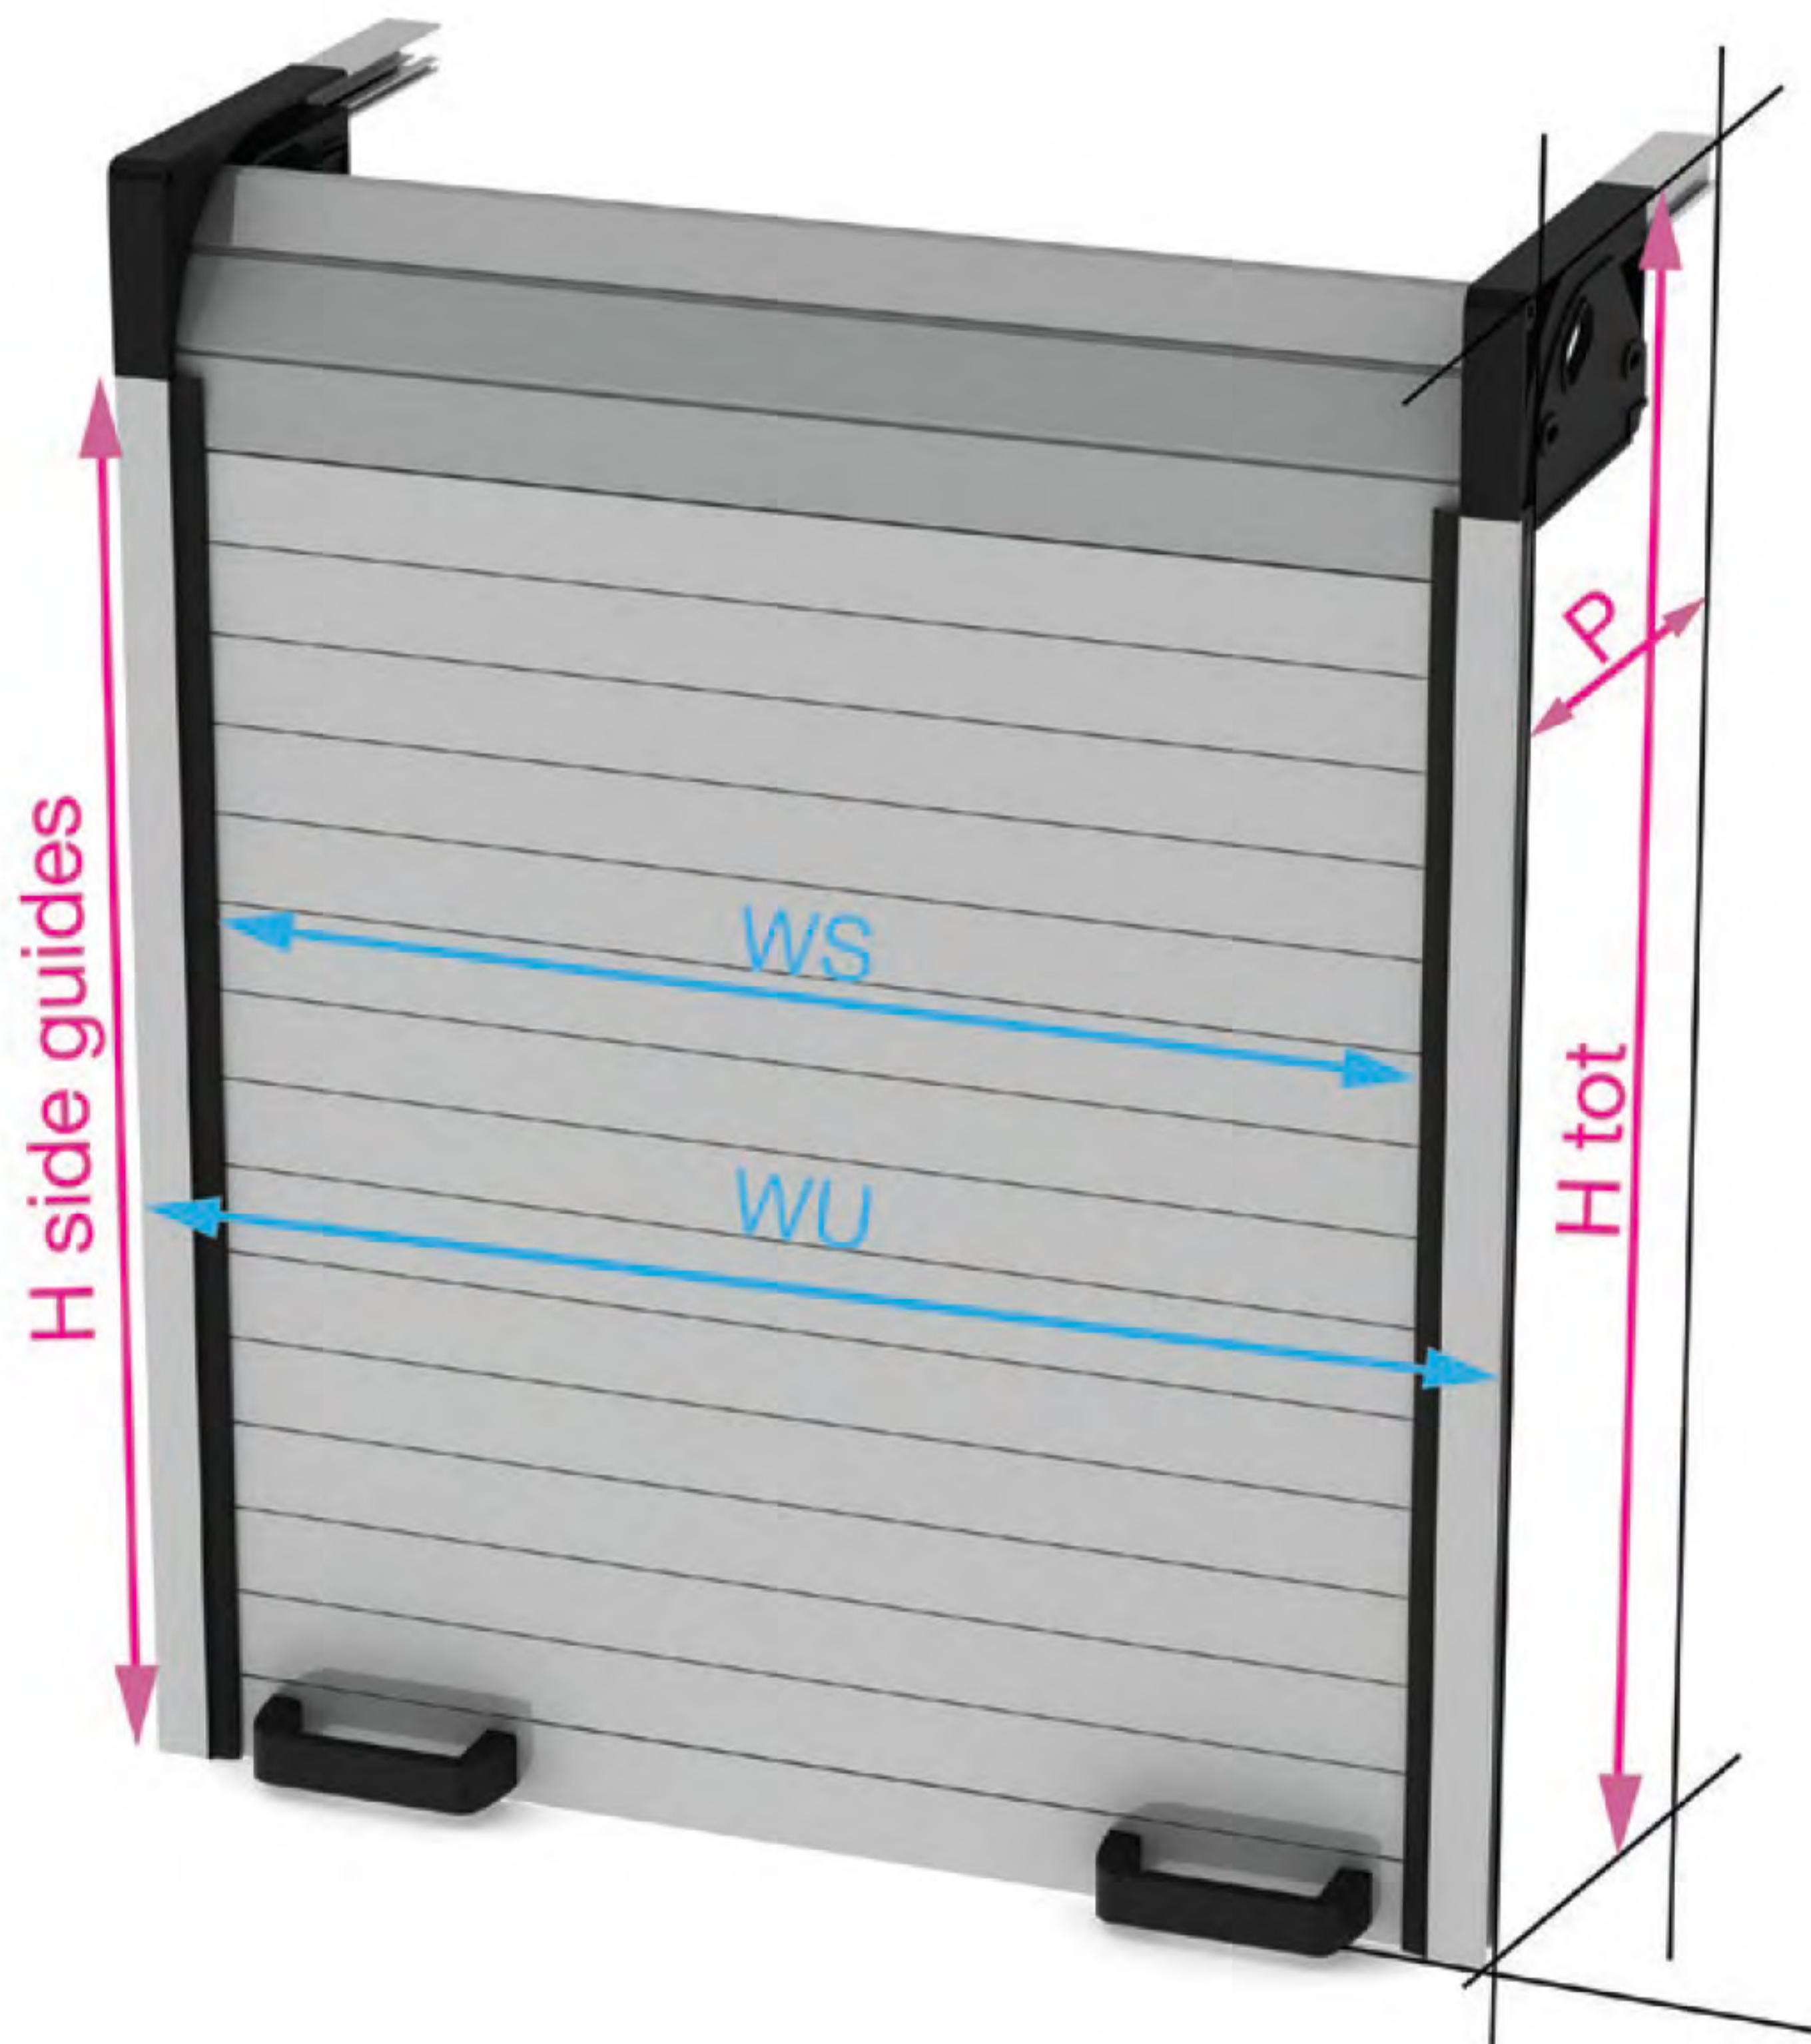

SRS ECO SIMPLY