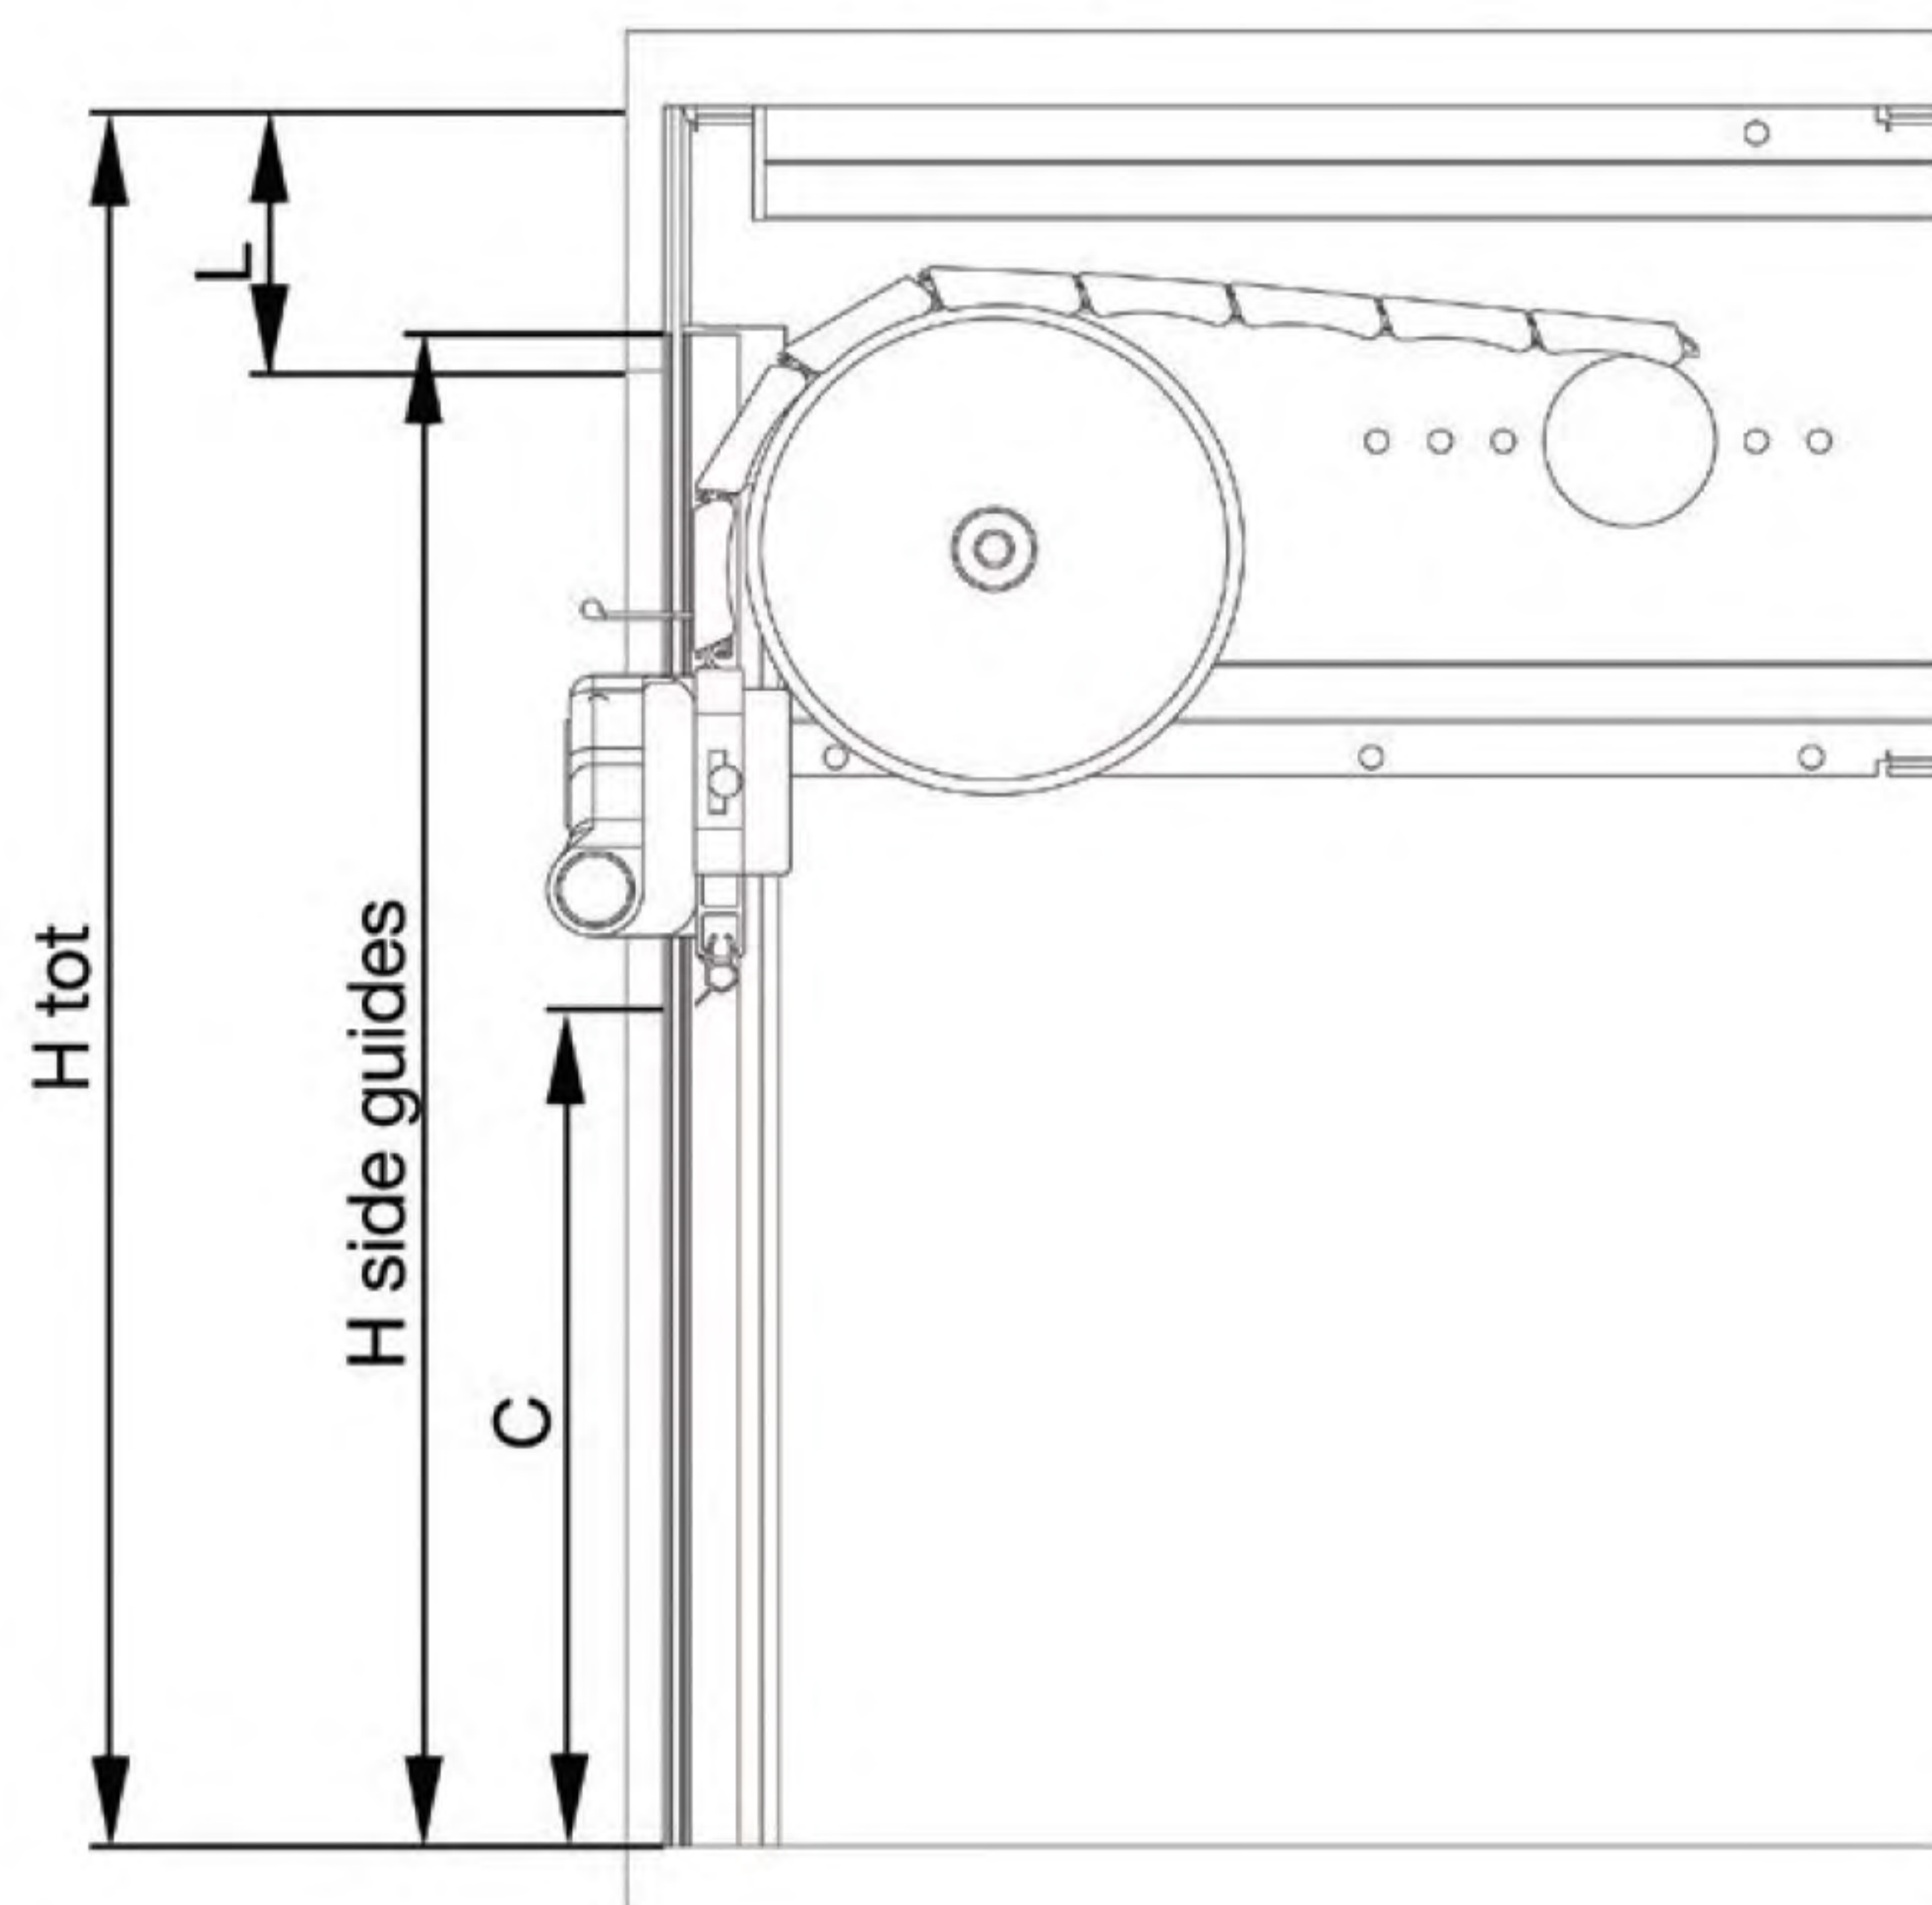

SRS TOP READY MP4