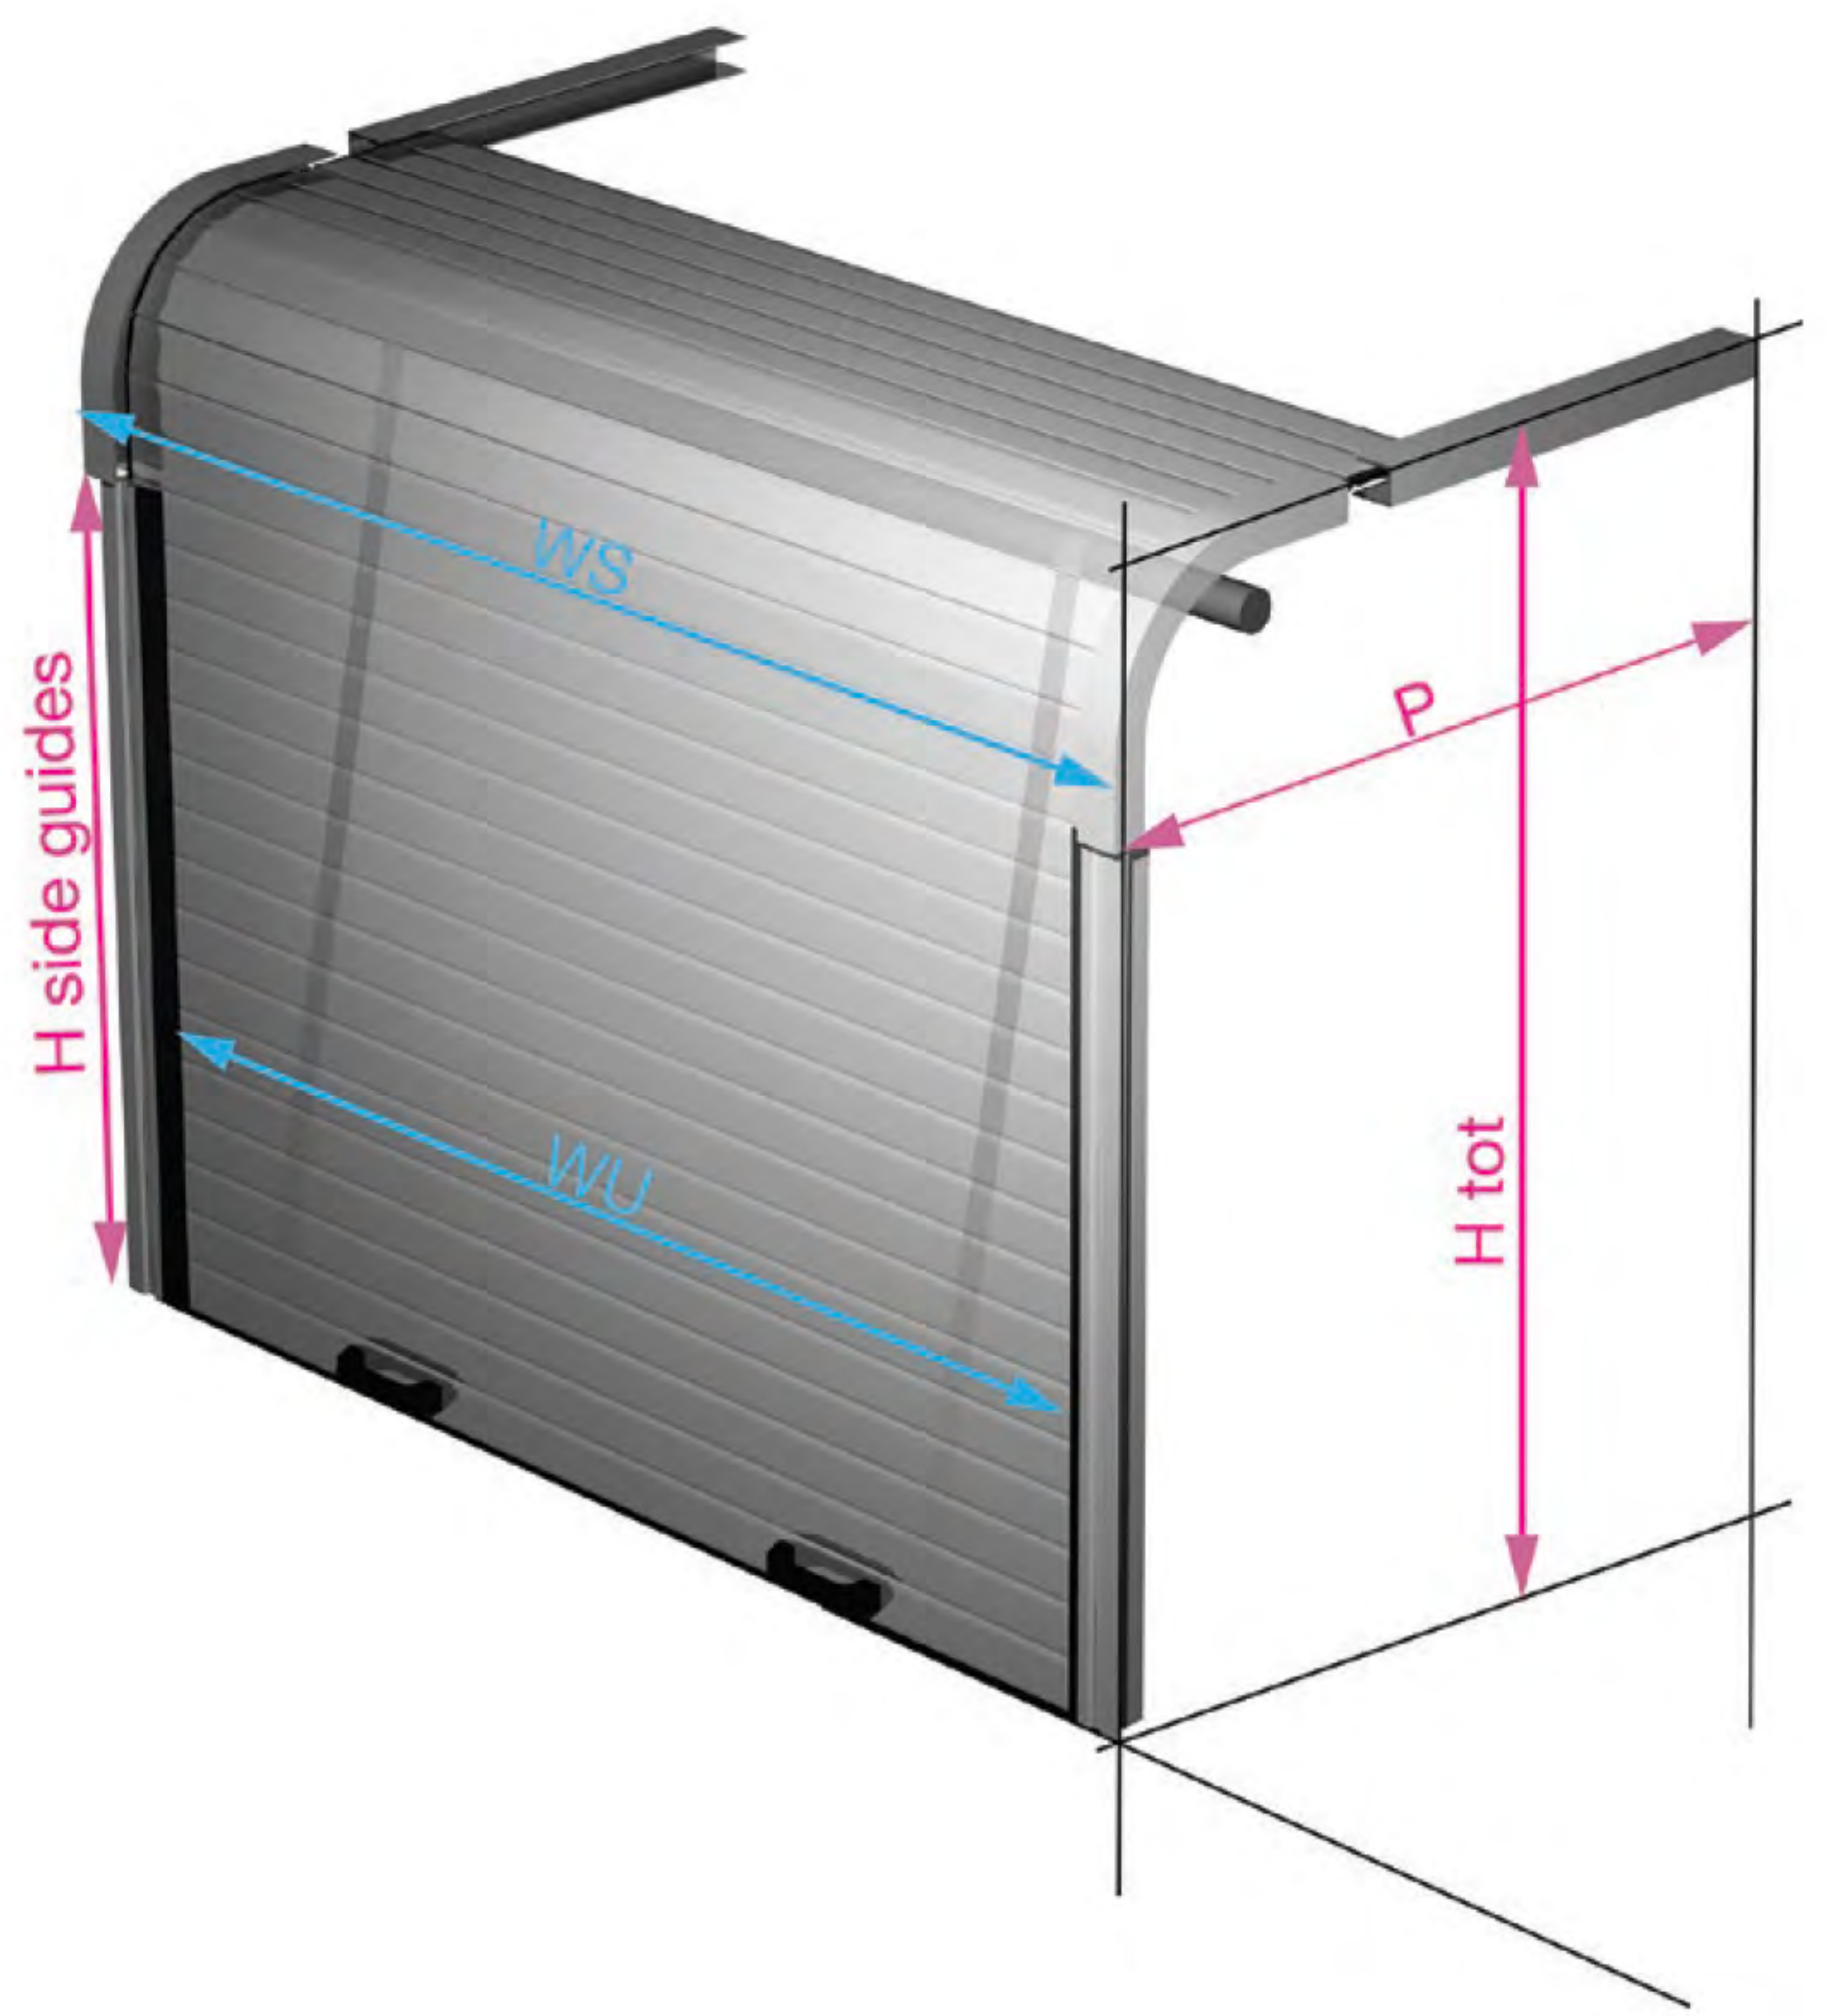

SRS ECO PLUS