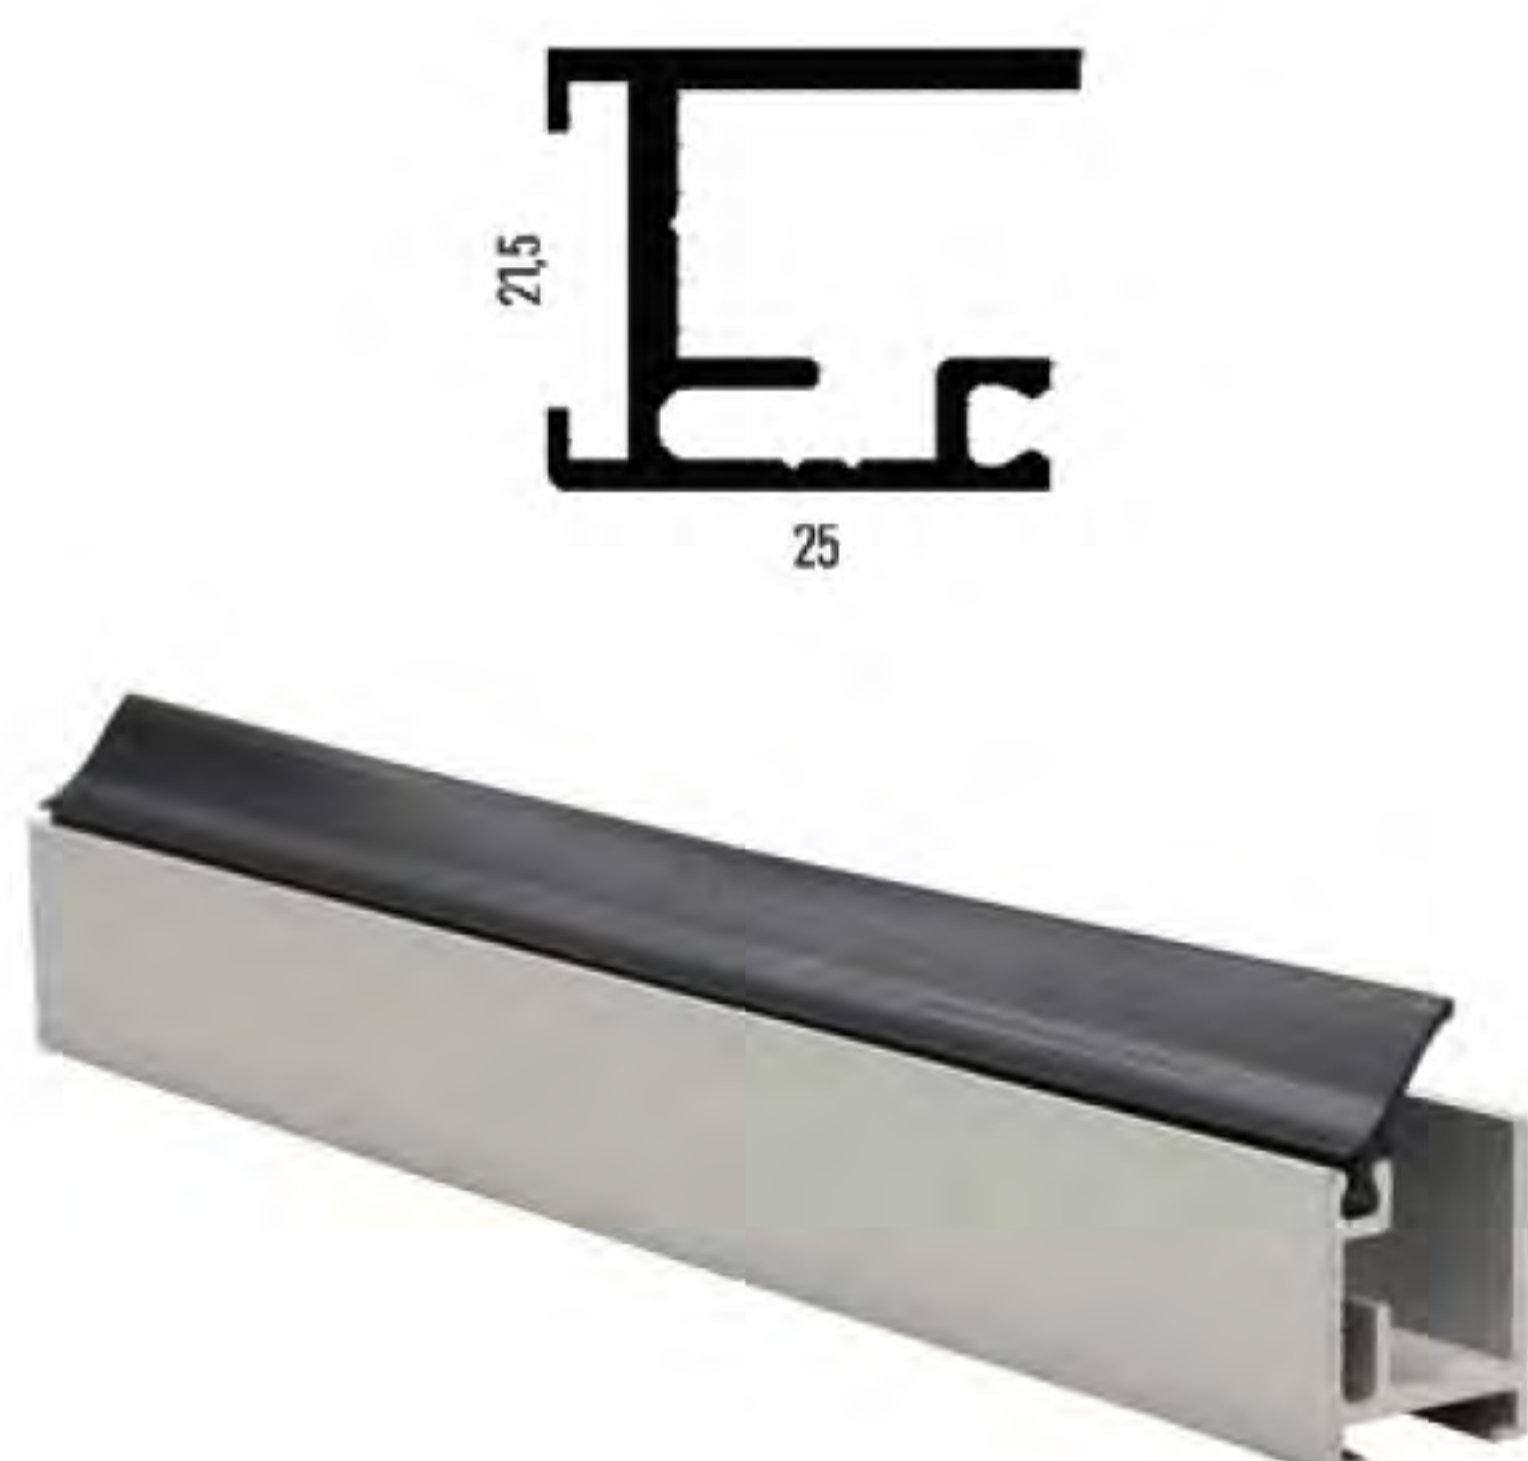

AVAILABLE GUIDE PROFILES

MEASUREMENTS

H tot	Total height
H guides	Side guides height
L	Sliding room
C	Light height
WU	Light width
WS	Total width
D	Guide and gasket edge