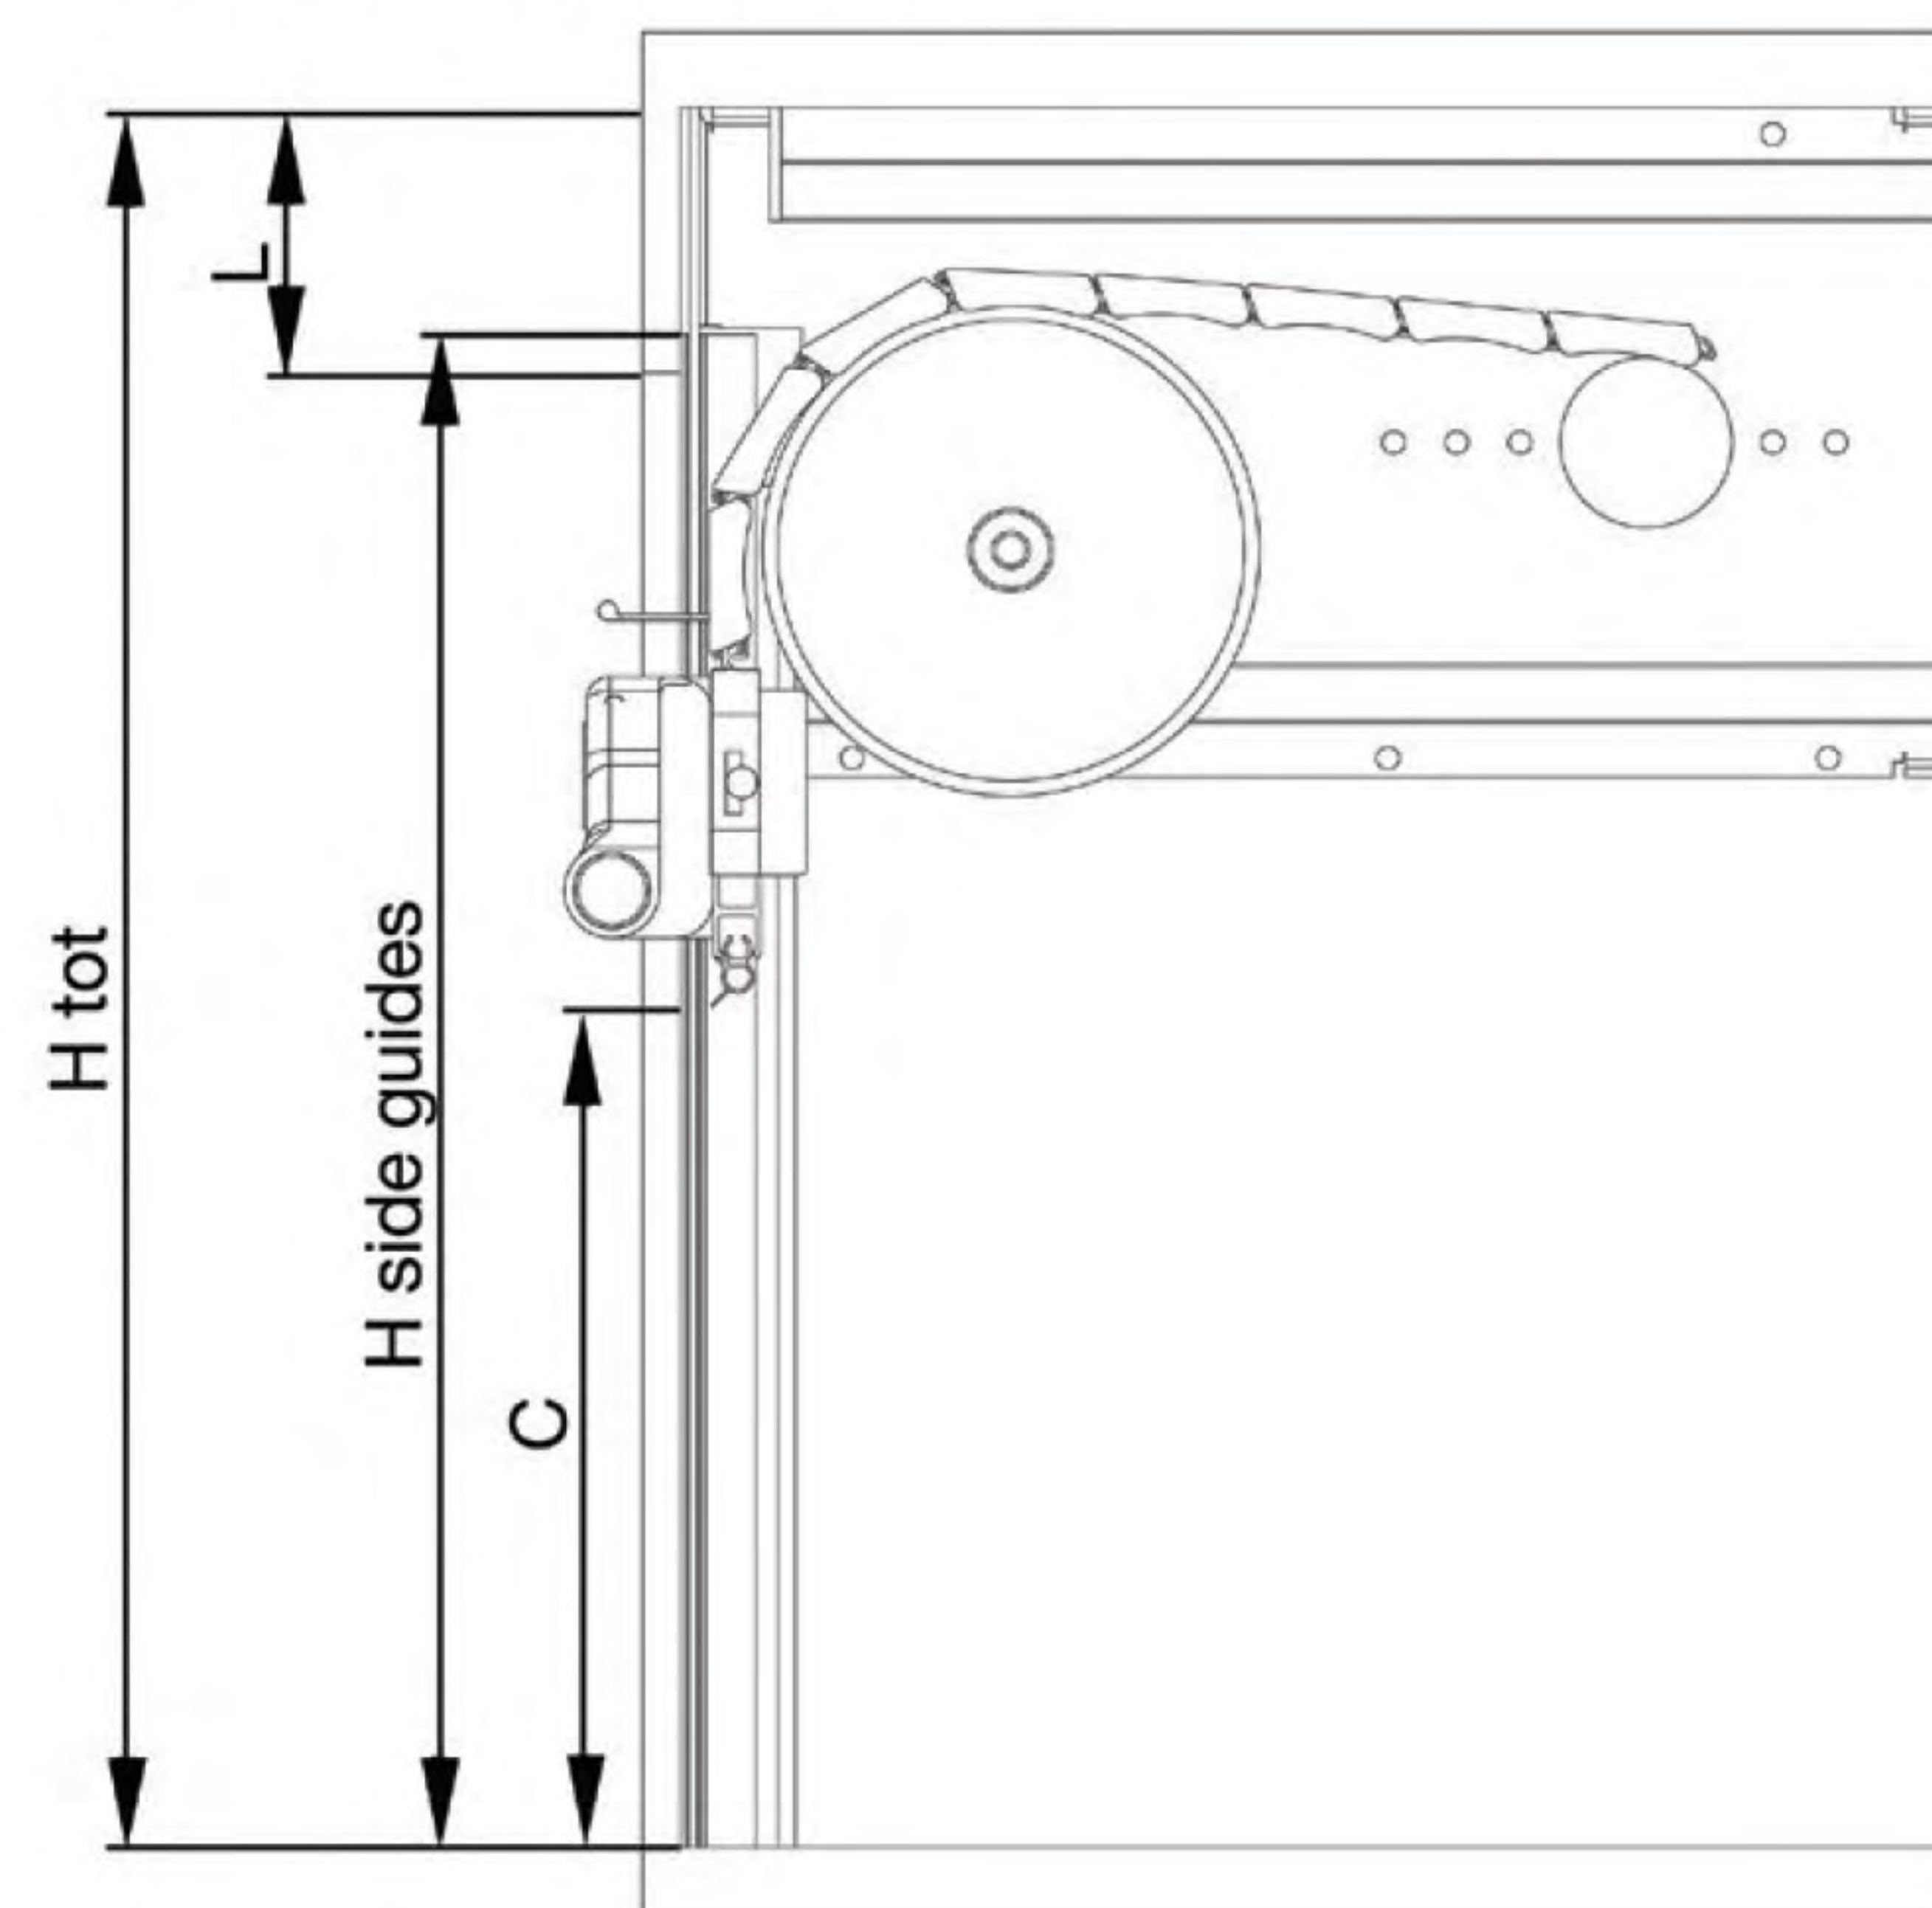

SRS TOP READY MP5

View mounting instruction video MP4

View mounting instruction video MP5