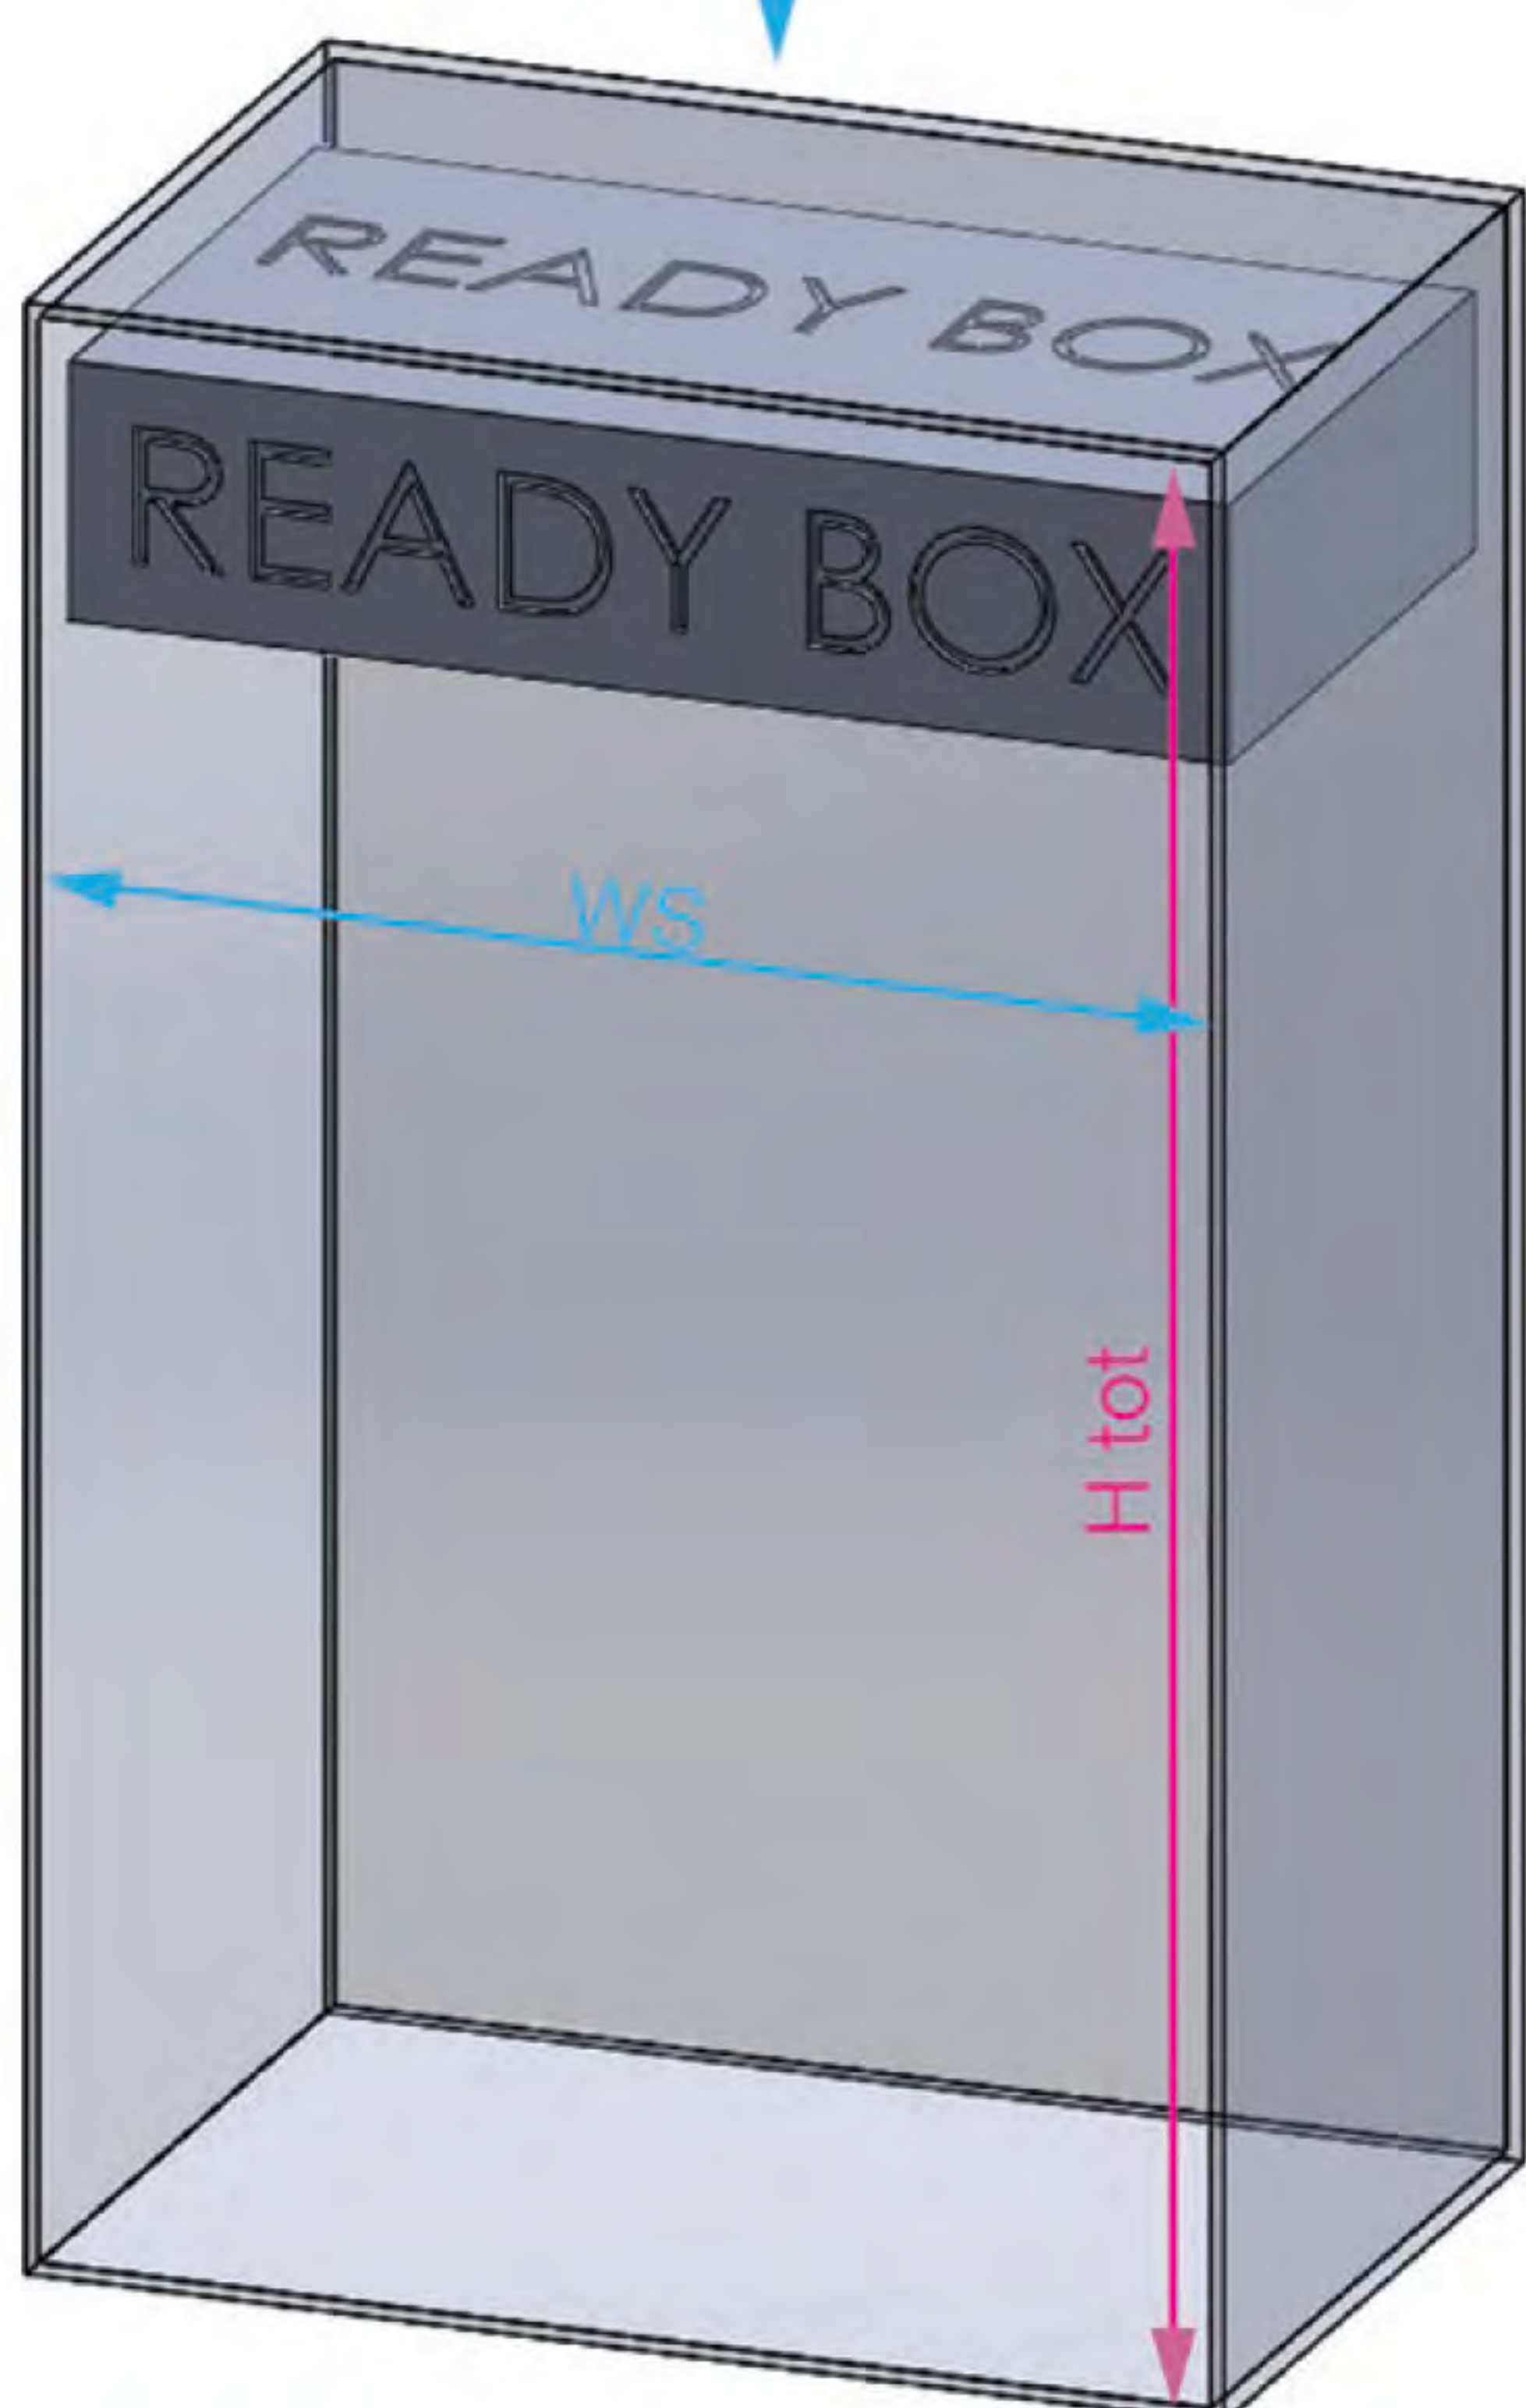

# SRS ECO SIMPLY

The aluminium roller shutter model ECO SIMPLY is assembled with profiles H30 or H38, is realized with the required heights in extruded shapes and special characteristics. It can be used for medium compartments, in substitution to troublesome leaf-doors. Usually, the roller shutters are delivered silver anodized or RAL 7035 painted, or on demand painted in different RAL colours. The ECO SIMPLY has a sliding system that permits to make good use of the available space inside the vehicle. When open the shutter will lay flat horizontally under the roof and the eventual surplus length will lay vertically in the rear part. This sliding system is recommended for areas of max. 1m<sup>2</sup>. It is a cheap and easy mounting solution, which anyway maintains the reliability and design standards of all SRS shutters.

T5 (Tribarlock) closing system with or without key. It is supplied with grip profile.

## MEASUREMENTS

H tot	Total height
H guides	Side guides height
L	Sliding room
C	Light height
WU	Light width
WS	Total width
D	Guide and gasket edge