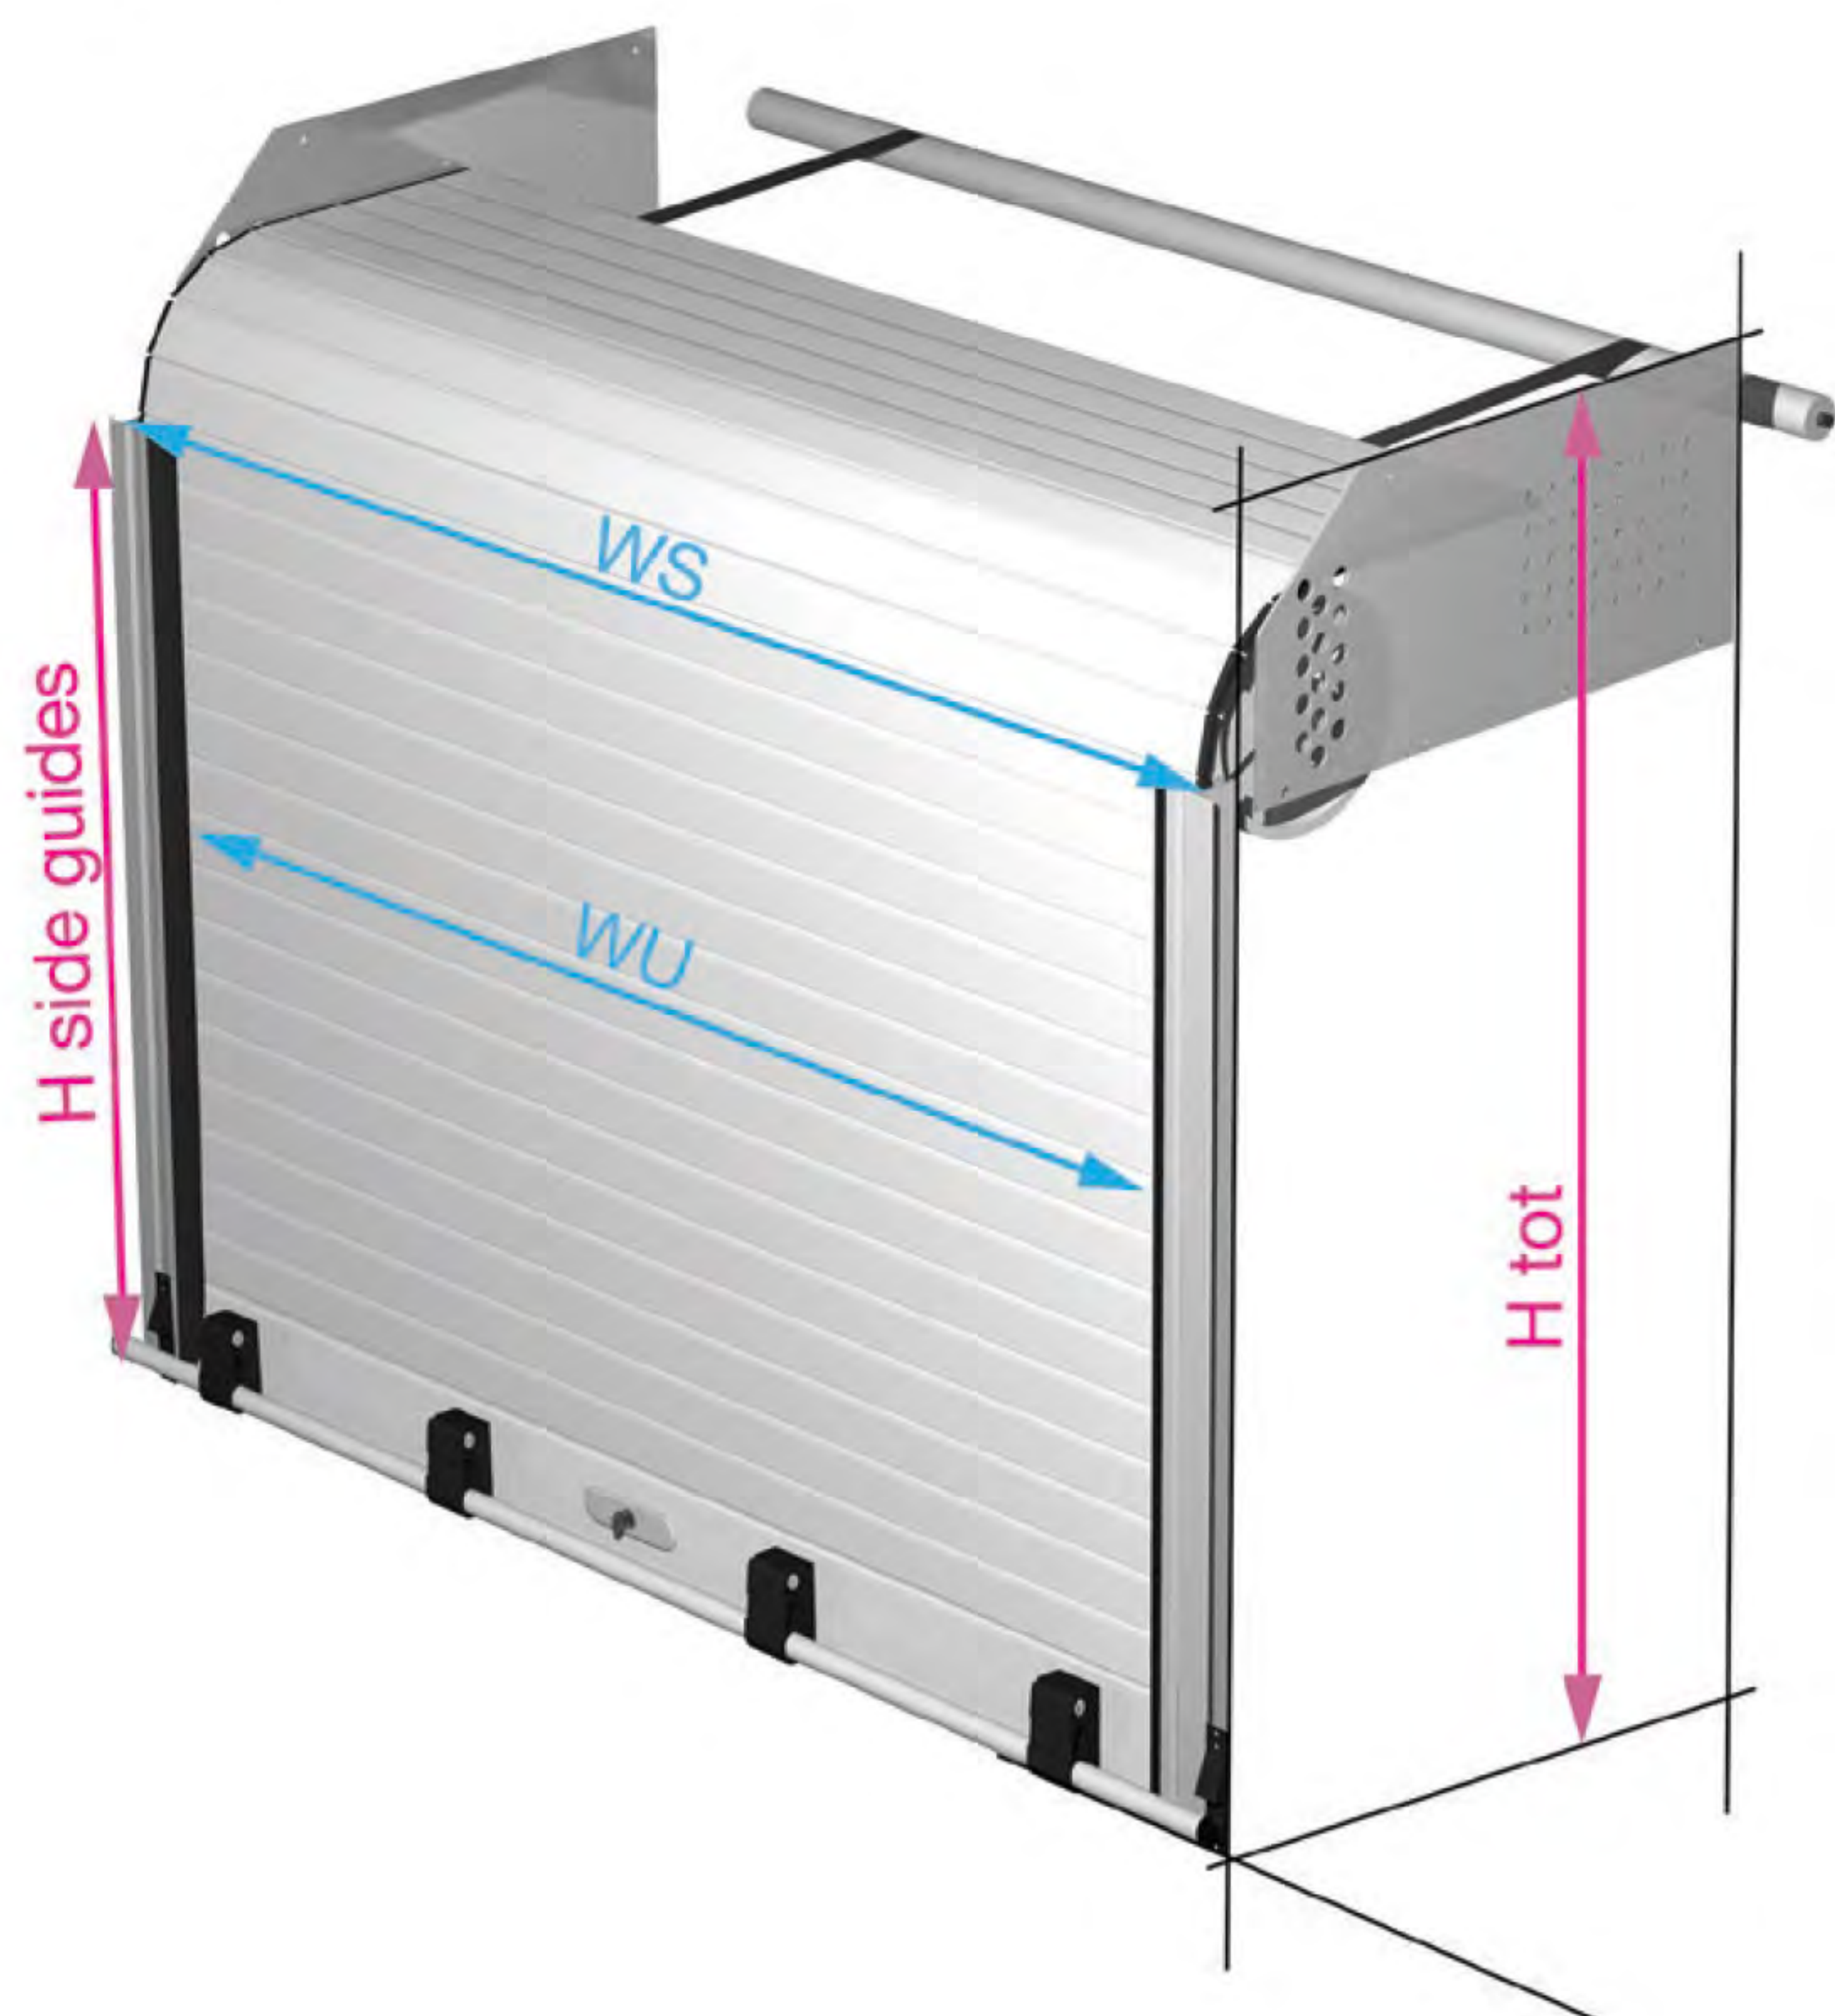

MEASURING

MEASUREMENTS	
H tot	Total height
H guides	Side guides height
L	Sliding room
C	Light height
WU	Light width
WS	Total width