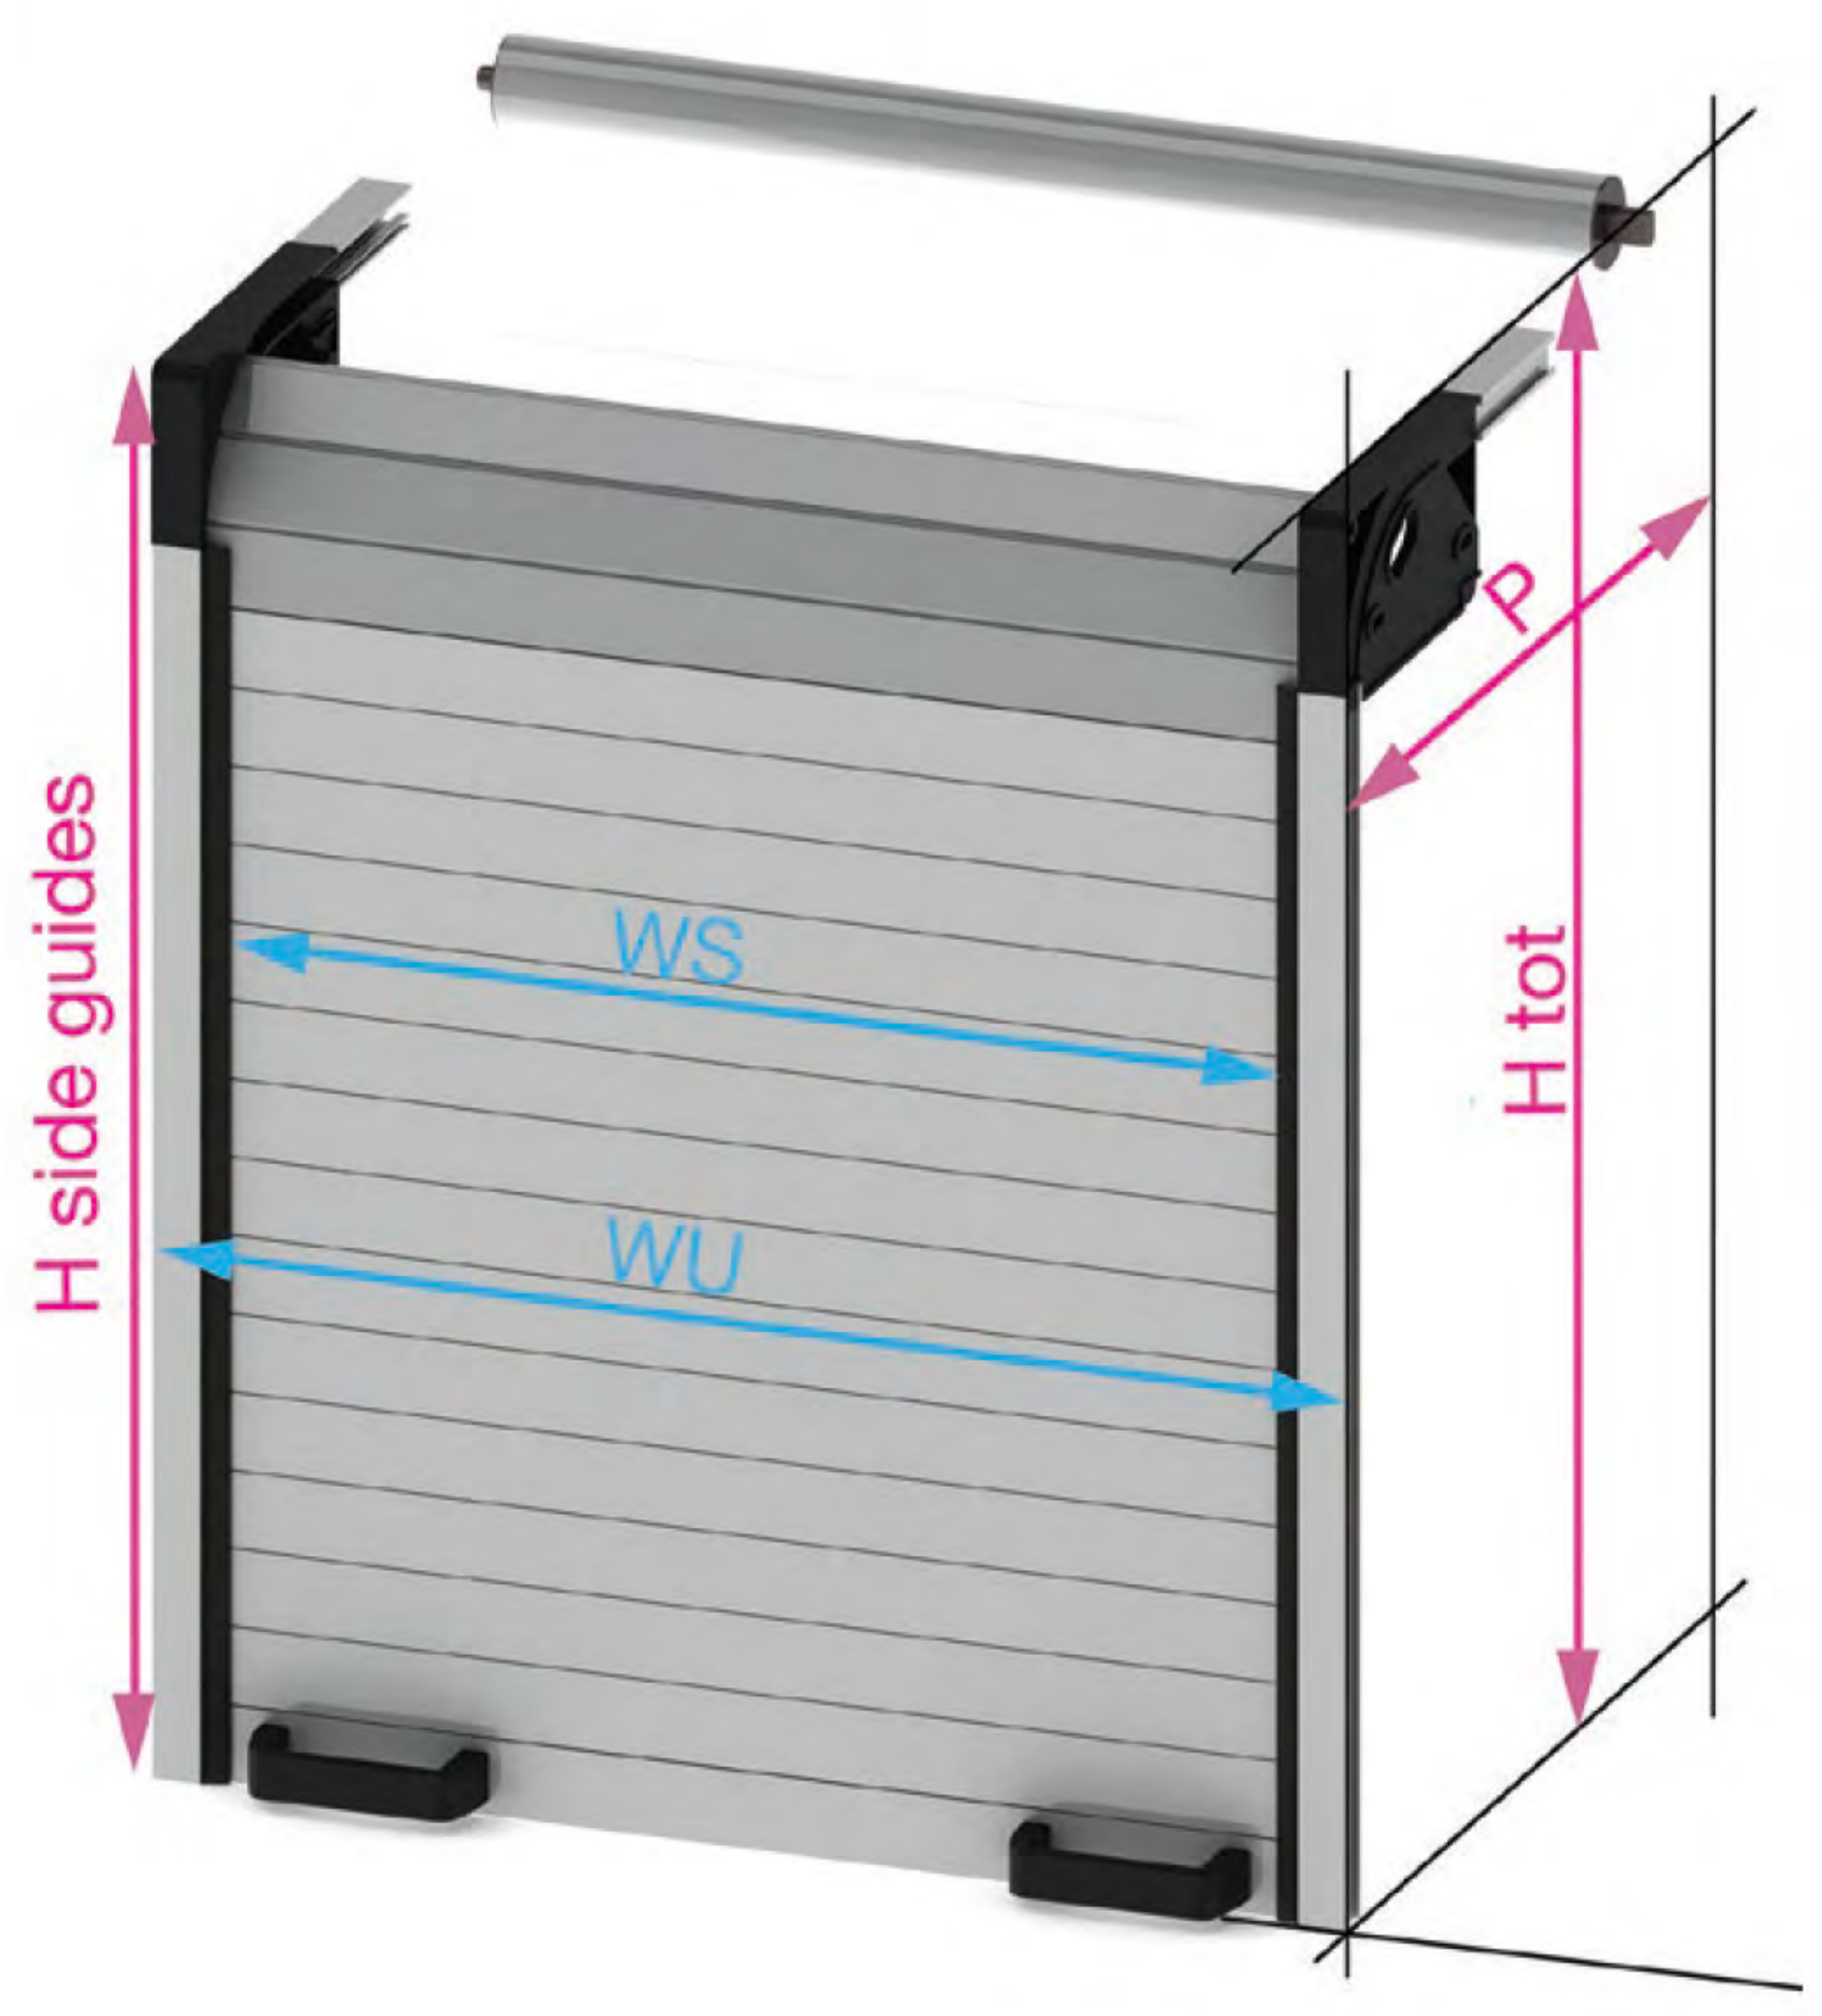

SRS ECO SIMPLY PLUS